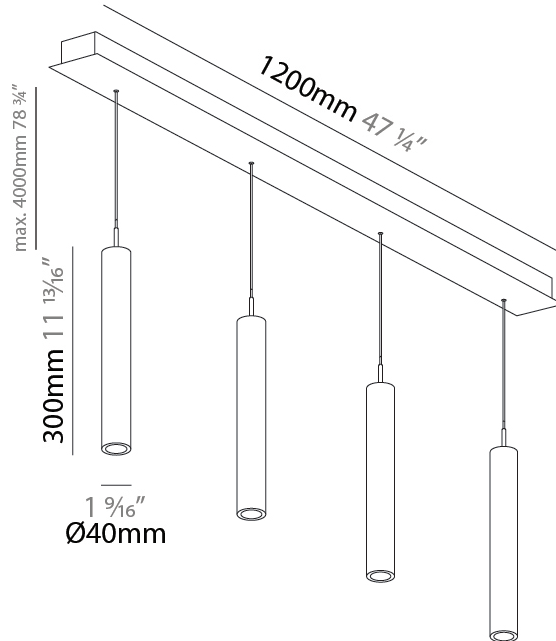

GENERAL

Series: G-Mini Channel
Subseries: G-Mini Channel Hangover
Brand: Prolicht
Division: Architectural
Mounting Type: Suspension
Mounting Location: Ceiling
Subcategory: Spots

PHYSICAL

Shape: Cylinder
Diameter (mm): 40
Diameter (in): 1 9/16
Length (mm): 1200
Length (in): 47 1/4
Height (mm): 300
Height (in): 11 13/16
Light Distribution: Direct
Diffuser: Shine Ring - NOR / OPL / YEL / ORA / RED / BLU / GRN
Fixture Finish: SSR / BKV / CWI / CRY / HAB / UFT / ITA / RUA / FTG / MYG / LOD / PUS / FRO / FUP / KIA / POP / BLS / SPG / MEY / GOH / GUM / CHC / COM / ABZ / JAG / OBR / MOS / ROR
Accent Finish: NOF / COP / MIR / SSS
Fixture Material: Extruded Aluminum / Steel
Cable Details: 2,000mm/78 3/4" / 4,000mm/157 1/2" - Cable, Black, Green, Orange, Red, White

ELECTRICAL

Lamp Type: LED (Zhaga Standard)
Input Wattage (W): 39
Total Output Wattage (W): 35.4
Dimming: Non-Dimmable
Driver Included: Yes
Driver Location: Integrated
Driver Class: Class 2
Input Voltage (V): 120 - 277

LED

Color Temperature (°K): 2700 / 3000 / 3500 / 4000
Max. Delivered Lumen (lm): 2776 / 2904 / 3012 / 3080
Nominal Lumen (lm): 3878 / 4056 / 4206 / 4301
CRI: >90 CRI
Lamp Life (hrs): 50000

OPTICAL

Beam Angle: 40 / 52

RATINGS AND CERTIFICATIONS

Certified By: Certified for North American Standards
IP rating: IP20